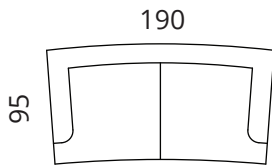

LEGS

ash, tones: whitewashed, oak, wenge;
leg with wheel also available

ADDITIONAL INFORMATION

cover removable from the seat and back cushions; 100% cotton lining

SOFTREND

www.softrend.ee

Dimensions

> choose the position of the corner

1-S

F

2-S

2,5-S

3-S

2C+1D

2,5C+2D

All measurements in centimetres