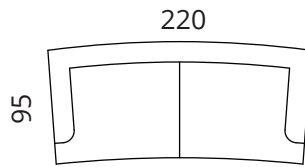

LEGS

ash, tones: whitewashed, oak, wenge;
leg with wheel also available

ADDITIONAL INFORMATION

cover removable from the seat and back cushions; 100% cotton lining

SOFTREND

www.softrend.ee

Dimensions

> choose the position of the corner

1-S

F

2-S

2,5-S

3-S

2C+1D

2,5C+2D

All measurements in centimetres