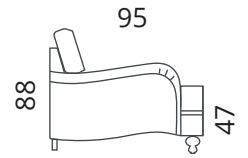

LEGS

ash, tones: whitewashed, oak, wenge;
leg with wheel also available

ADDITIONAL INFORMATION

cover removable from the seat and back cushions; 100% cotton lining

SOFTREND

www.softrend.ee

Dimensions

> choose the position of the corner

1-S

F

2-S

2,5-S

3-S

2C+1D

2,5C+2D

All measurements in centimetres