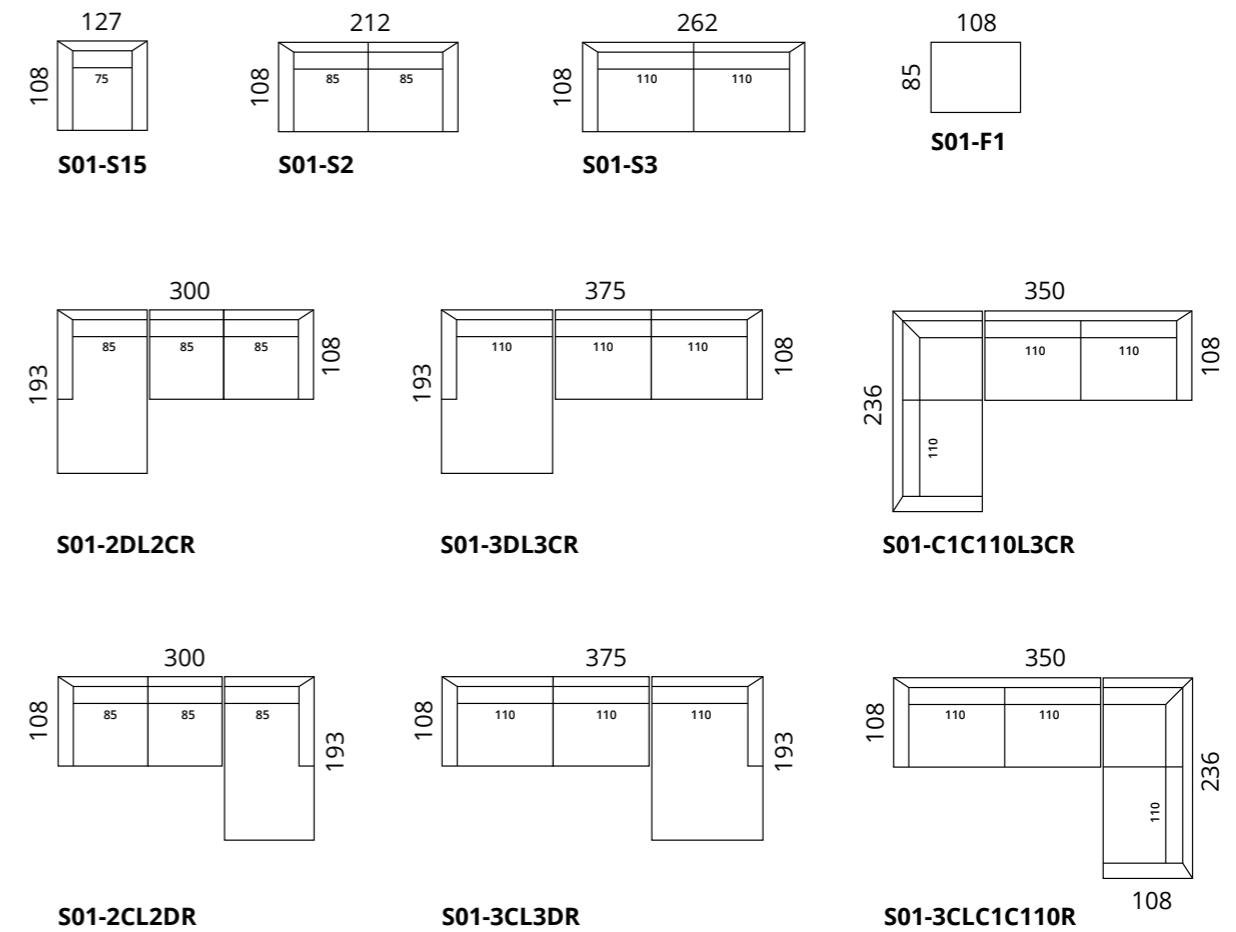

Meta

- > Looks good even in the middle of a room
- > Luxurious and innovative materials
- > Solutions for more comfortable lives: fixed cushions, high legs
- > Increased seat depth

We are proud to introduce the Meta – cutting-edge today, a classic tomorrow. The Meta was designed by Argo Tamm to compete among the world's highest-quality and most beautiful sofas. Its solid wood legs are classic and durable, while the innovative memory foam and pocket springs make the sofa comfortable and durable. The Meta will please even the most demanding of tastes, in both appearance and function. Its elegant form matches its light-form functionalism, but it makes for a comfortable corner in a spacious industrial loft as well. It will also find a place in traditional interior design with a focus on wood and natural warmth.

Product information

Frame

solid wood and plywood frame, zigzag springs

Seat cushions

pocket springs, memory foam and HR-foam; fixed seat cushions

Back cushions

feather filling

Leg frame

solid wood oak

Additional information

cover material on back cushions is removable; 100% cotton lining

> valikus peatugi: laius 65cm või 90cm