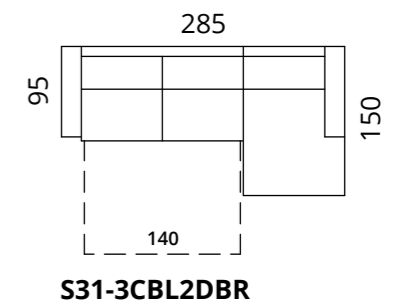

Simon has all of the qualities we like in a sofa bed: a mattress that enables you to get sufficient rest, functionality and comfort when sitting. It is important to be able to open and fold sofa beds with one simple movement, and to be able to do so every day if you have to. Storing the pillows should not take up extra room, and the sofa bed should have a storage box. Simon's functions resemble those of the model Emma, whereas its design is less like the feminine Emma and more akin to masculine minimalism.