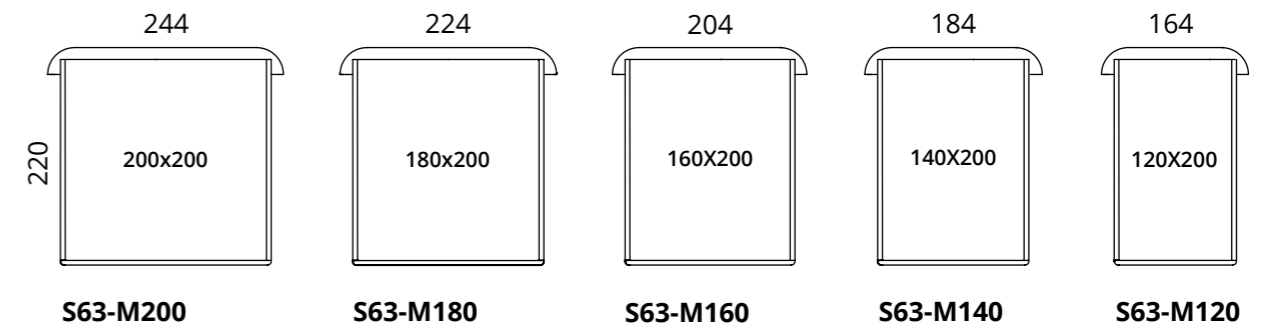

Product information

Materials

solid wood and plywood frame; upholstered with durable foam

Legs

oak, tones: oak, wenge

Additional information

covers are not removable; bed base with sturdy slats

Measurements

total height: 102 cm; height of headboard: 87 cm;
height of frame (with legs): 35 cm; leg height: 15 cm

All dimensions provided in centimetres.