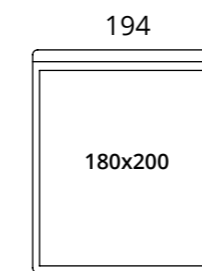

Fuuga

- > Cover material fully removable
- > Solutions for more comfortable lives: high legs
- > Slanted headboard – comfortable for sitting
- > Soft all over, no sharp corners

This truly soft bed is light in form and has high legs and sufficient room underneath it for a robotic vacuum cleaner to skim through. The headboard has a slight slant to it to make it more comfortable to lean on when sitting up. The cover material is fully removable.

M-180

Product information

Frame and headboard

solid wood and plywood frame, zigzag springs, foam padding

Legs

ash, tones: oak, wenge, bleached

Additional information

cover material fully removable; 100% cotton lining; bed base made of sturdy slats

All dimensions provided in centimetres.