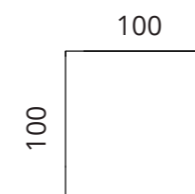

S40-F

Product information

Frame

high-quality wood and plywood, HR foam, zigzag springs

Seat cushions

feather filling

Back cushions

feather filling

Additional information

cover fully removable from both the cushions and the frame