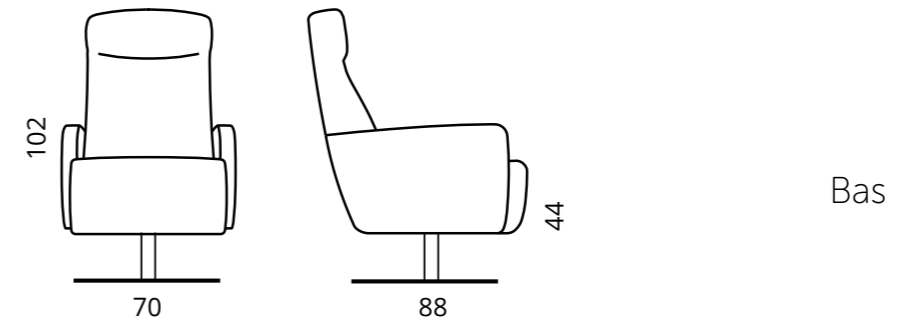

Bas

- > Compact
- > High backrest: comfortable to sit in
- > Different leg design options

The idea for the Bas was born from an observation that a single, routine-breaking detail can make a room come alive and create a pleasant change in emotional tone. The Bas and its **versatile selection of leg designs and cover materials** will complement any home and sofa. But after you've discovered the Bas as a seat in its own right it's hard to treat it as a mere interior design element. You can add extra comfort with a pouf and a leg with a rocking mechanism.

Bas