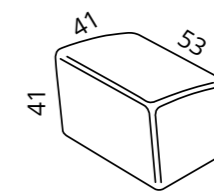

F4
Choose from:
F4-A: pouf with straight top view
F4-B: pouf with angled top view