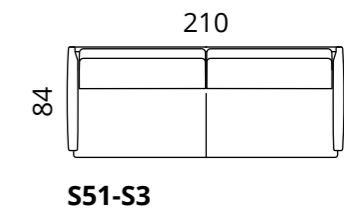

Bait is particularly well suited to smaller living rooms in which every centimetre counts. Thanks to its narrow armrests and slender back, its dimensions are reduced to the bare minimum. Its name comes from the compact nature of the sofa – with a byte being one of the smallest units of information used in computers.