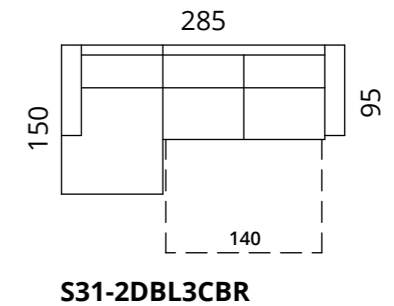

Simon has all of the qualities we like in a sofa bed: a mattress that enables you to get sufficient rest, functionality and comfort when sitting. It is important to be able to open and fold sofa beds with one simple movement, and to be able to do so every day if you have to. Storing the pillows should not take up extra room, and the sofa bed should have a storage box. Simon's functions resemble those of the model Emma, whereas its design is less like the feminine Emma and more akin to masculine minimalism.