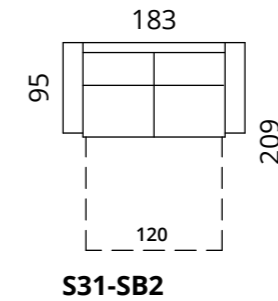

Simon has all of the qualities we like in a sofa bed: a mattress that enables you to get sufficient rest, functionality and comfort when sitting. It is important to be able to open and fold sofa beds with one simple movement, and to be able to do so every day if you have to. Storing the pillows should not take up extra room, and the sofa bed should have a storage box. Simon's functions resemble those of the model Emma, whereas its design is less like the feminine Emma and more akin to masculine minimalism.