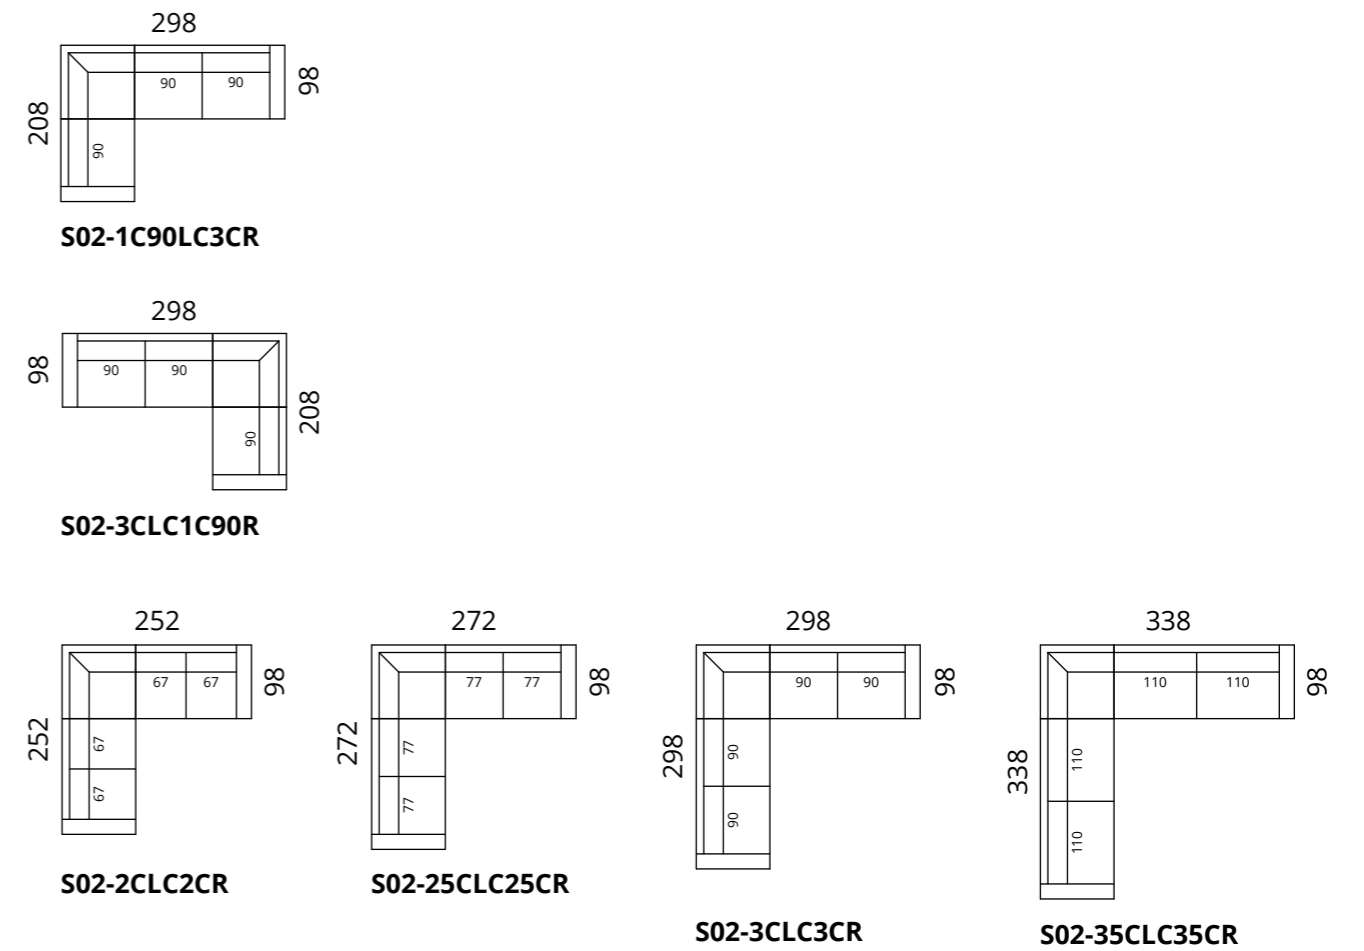

Dimensions

All dimensions provided in centimetres.

Dimensions

All dimensions provided in centimetres.

Simon

- > Sofa bed with mattress
- > Lightweight, easy to open and fold
- > Cushions go underneath the mechanism and require no extra storage