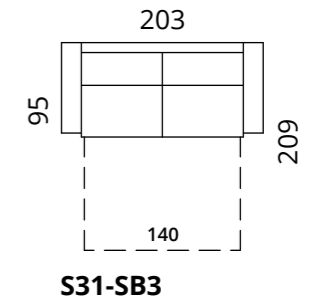

Simon has all of the qualities we like in a sofa bed: a mattress that enables you to get sufficient rest, functionality and comfort when sitting. It is important to be able to open and fold sofa beds with one simple movement, and to be able to do so every day if you have to. Storing the pillows should not take up extra room, and the sofa bed should have a storage box. Simon's functions resemble those of the model Emma, whereas its design is less like the feminine Emma and more akin to masculine minimalism.