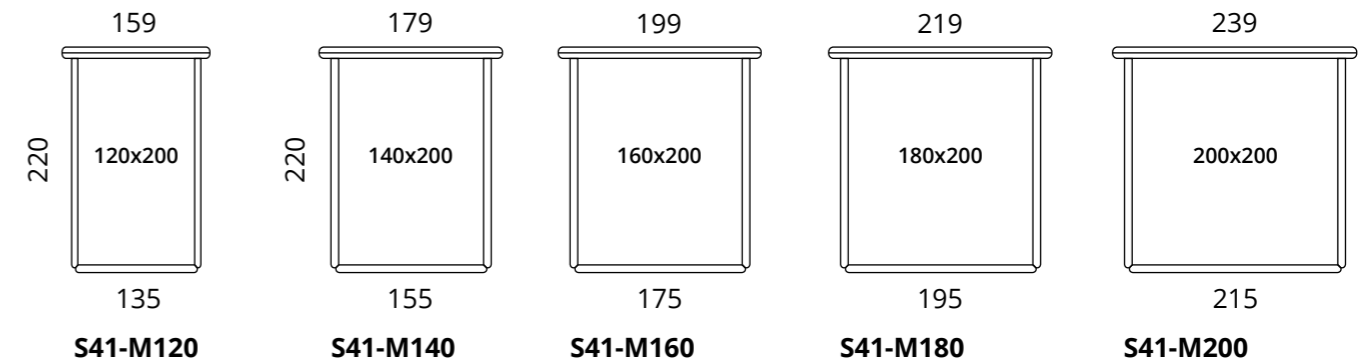

Cello

- > Minimalist design
- > Suitable for loft apartments
- > Soft all over, no sharp corners

This slender, low-lying bed is ideal for attic apartments or the space in front of windows, or for that matter anywhere you're looking to highlight the wall behind it. Contemporary in form, the Cello is super-soft and makes bedtime as cosy as can be.

Product information

Materials

solid wood and plywood frame; upholstered with durable foam

Legs

metal: black

Additional information

cover not removable; bed base with sturdy slats

Measurements

the selection includes mattress dimensions
120 x 200 cm,
140 x 200 cm,
160 x 200 cm,
180 x 200 cm,
200 x 200 cm

All dimensions provided in centimetres.