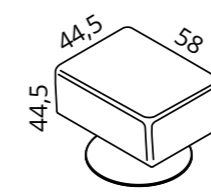

F2
Round leg
L3 chair leg, D 45 cm
chrome, brushed steel