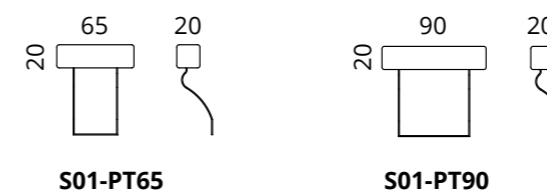

solid wood oak

Additional information

cover material on back cushions is removable; 100% cotton lining

> valikus peatugi: laius 65cm või 90cm

Newman

- > Looks good even in the middle of a room
- > Solutions for more comfortable lives: fixed cushions, high legs
- > Increased seat depth