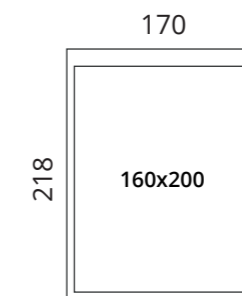

M-160
MBOX-160

Product information

Frame and headboard

solid wood and plywood frame, zigzag springs, foam padding

Legs

ash, tones: oak, wenge

Storage box

You can choose a version with or without a storage box

Additional information

cover material not removable; bed base in case of storage box: curved slats; bed base without storage box: sturdy slats

All dimensions provided in centimetres.