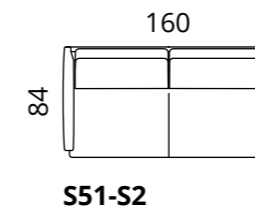

Bait is particularly well suited to smaller living rooms in which every centimetre counts. Thanks to its narrow armrests and slender back, its dimensions are reduced to the bare minimum. Its name comes from the compact nature of the sofa – with a byte being one of the smallest units of information used in computers.