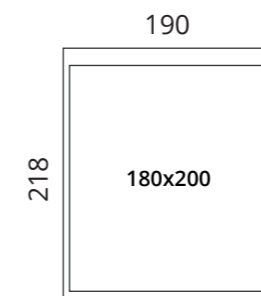

Opera

- > Fixed cover material
- > Storage-box version also available
- > Soft all over, no sharp corners

An elegant and soft bed with a beautifully designed headboard. The elegant softness of Opera brings to mind a picture of the velvety calm of night. It allows you to follow the relaxing flow. In order for you to feel great when waking up and starting the day, we designed the bed to be ergonomic and tall. You can also opt for a version with a storage box for your bed linen.

M-180
MBOX-180