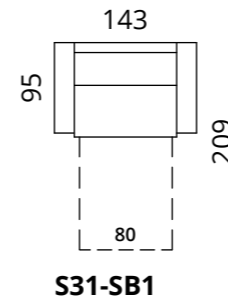

Simon has all of the qualities we like in a sofa bed: a mattress that enables you to get sufficient rest, functionality and comfort when sitting. It is important to be able to open and fold sofa beds with one simple movement, and to be able to do so every day if you have to. Storing the pillows should not take up extra room, and the sofa bed should have a storage box. Simon's functions resemble those of the model Emma, whereas its design is less like the feminine Emma and more akin to masculine minimalism.