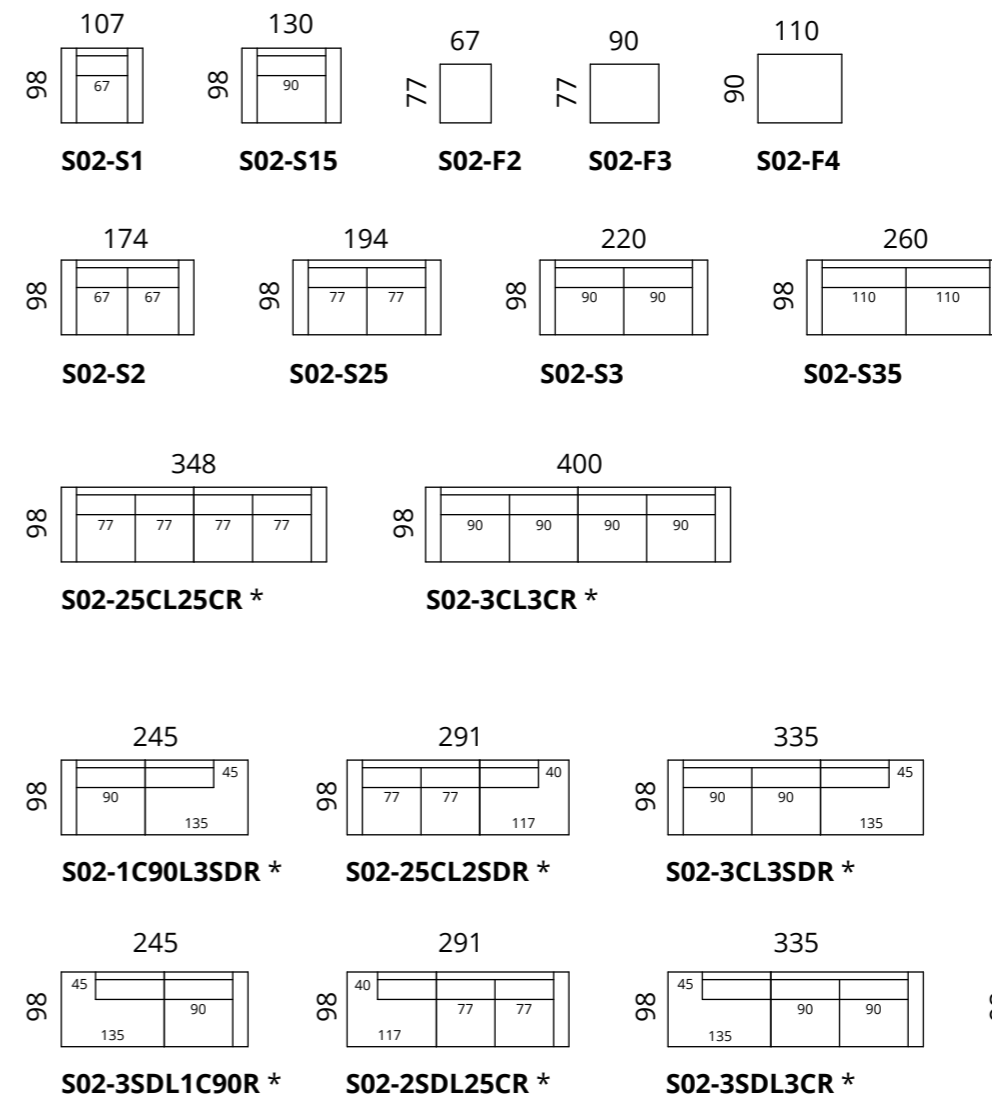

What do you need in order to please everyone? In the world of sofas, precisely two things: beauty and comfort. We are proud to say that the Newman is not only beautiful and comfortable, but also one of the most popular models among our clients. The Newman's beauty lies in its proportions. It has just enough width and depth while retaining a light, weightless look. Fixed seat cushions with pocket springs add extra comfort to its already pleasant depth and height. Our range includes designs with different armrests, a protruding part, a corner sofa and the option of adding a headboard. It's a beautiful and comfortable sofa that you can modify so as to perfectly suit your needs. We wouldn't be at all surprised if the Newman becomes your favourite, too!