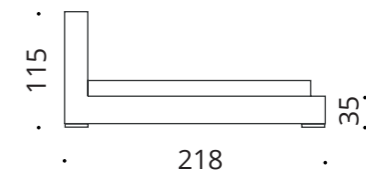

Opera

- > Fixed cover material
- > Storage-box version also available
- > Soft all over, no sharp corners

An elegant and soft bed with a beautifully designed headboard. The elegant softness of Opera brings to mind a picture of the velvety calm of night. It allows you to follow the relaxing flow. In order for you to feel great when waking up and starting the day, we designed the bed to be ergonomic and tall. You can also opt for a version with a storage box for your bed linen.

M-180
MBOX-180