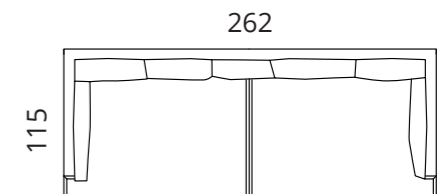

Mac

- > Very deep and soft
- > Cover material fully removable

Those who love their homes are loved by their homes in return, with all their heart! If you choose the Mac sofa as the centrepiece of your home, you'll feel that love every time you glance at it. **Mac is big, warm and soft.** By 'soft' we mean very soft, since he comes with a down filling for a truly gentle embrace, and by 'big' we mean very big – there's room for everyone, whether you're sitting together, lounging around or playing games. That said, we completely understand if you want Mac all to yourself: his big, soft, warm embrace means quality time alone and with your home. Mac of course comes with removable covers, since a sofa this comfortable will get plenty of use.

S40-S35

Product information

Frame

high-quality wood and plywood, HR foam, zigzag springs

Seat cushions

feather filling

Back cushions

feather filling

Additional information

cover fully removable from both the cushions and the frame