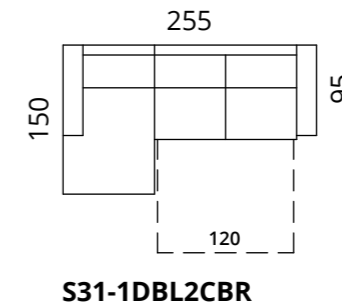

Simon has all of the qualities we like in a sofa bed: a mattress that enables you to get sufficient rest, functionality and comfort when sitting. It is important to be able to open and fold sofa beds with one simple movement, and to be able to do so every day if you have to. Storing the pillows should not take up extra room, and the sofa bed should have a storage box. Simon's functions resemble those of the model Emma, whereas its design is less like the feminine Emma and more akin to masculine minimalism.