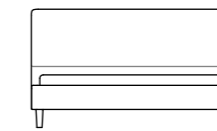

Fuuga

- > Cover material fully removable
- > Solutions for more comfortable lives: high legs
- > Slanted headboard – comfortable for sitting
- > Soft all over, no sharp corners

This truly soft bed is light in form and has high legs and sufficient room underneath it for a robotic vacuum cleaner to skim through. The headboard has a slight slant to it to make it more comfortable to lean on when sitting up. The cover material is fully removable.

M-180

Product information

Frame and headboard

solid wood and plywood frame, zigzag springs, foam padding

Legs

ash, tones: oak, wenge, bleached

Additional information

cover material fully removable; 100% cotton lining; bed base made of sturdy slats

All dimensions provided in centimetres.