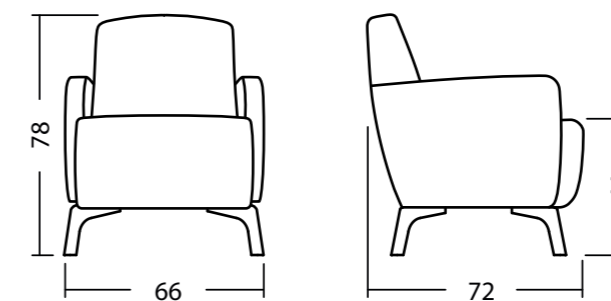

Additional information

cover material not removable; option of adding Bas pouf to order

Mini Bas