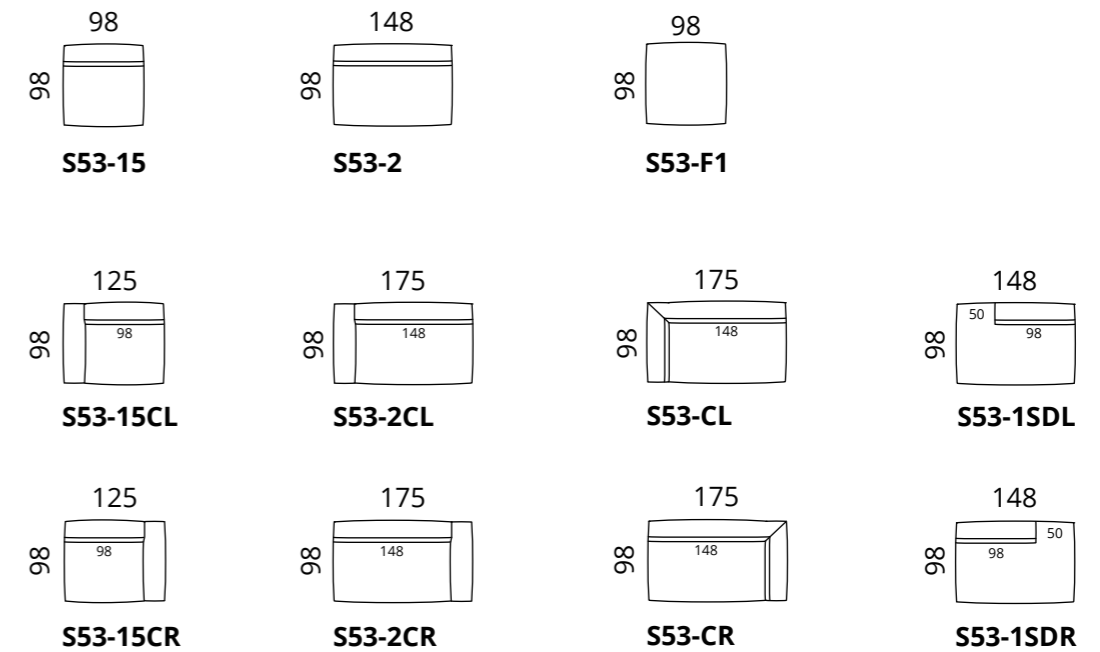

Modules to combine

Product information

Frame
high-quality wood and plywood, zigzag springs

Seat and backrest
Super Soft foam, HR foam

Additional pillows
feather filling; two sizes available

Additional information
covers are not removable