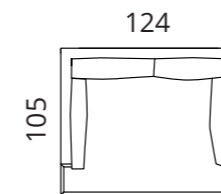

Mac

- > Very deep and soft
- > Cover material fully removable

Those who love their homes are loved by their homes in return, with all their heart! If you choose the Mac sofa as the centrepiece of your home, you'll feel that love every time you glance at it. **Mac is big, warm and soft.** By 'soft' we mean very soft, since he comes with a down filling for a truly gentle embrace, and by 'big' we mean very big – there's room for everyone, whether you're sitting together, lounging around or playing games. That said, we completely understand if you want Mac all to yourself: his big, soft, warm embrace means quality time alone and with your home. Mac of course comes with removable covers, since a sofa this comfortable will get plenty of use.

S40-S15

Product information

Frame

high-quality wood and plywood, HR foam, zigzag springs

Seat cushions

feather filling

Back cushions

feather filling

Additional information

cover fully removable from both the cushions and the frame