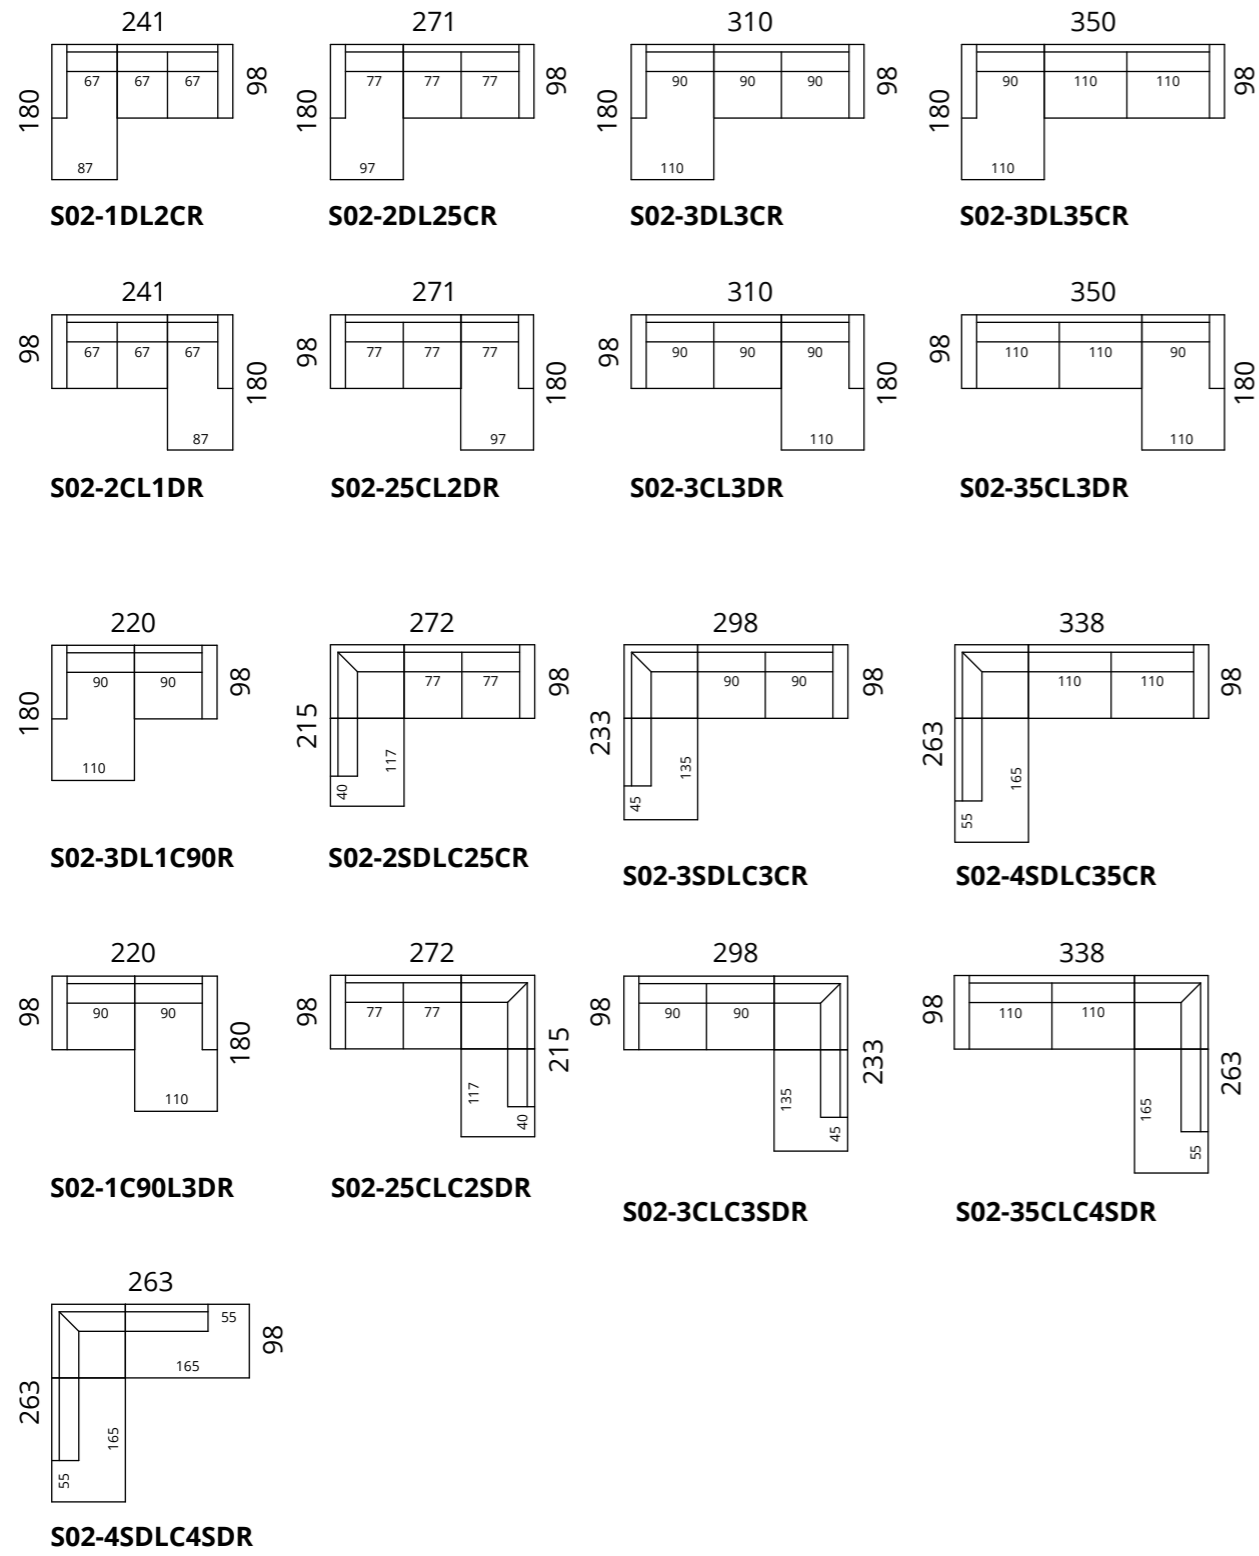

Dimensions

All dimensions provided in centimetres.

Dimensions

All dimensions provided in centimetres.

Simon

- > Sofa bed with mattress
- > Lightweight, easy to open and fold
- > Cushions go underneath the mechanism and require no extra storage