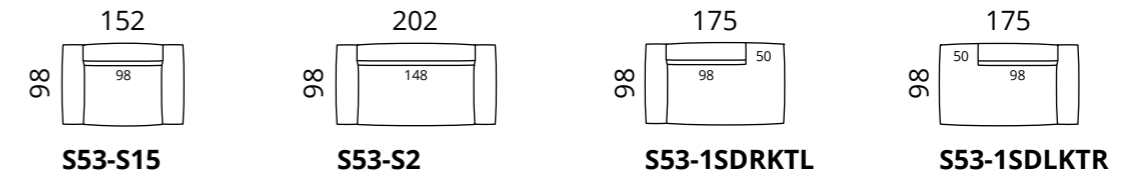

Don

- > Modular sofa
- > Moduls are easily rearrangeable
- > Increased seat depth

You can use the modules of the Don sofa to create the combination that is perfect for your lounge. And all you need to do to redesign your room is rearrange the sofa modules! But, above all – Don is very comfortable. The deep and soft sofa welcomes you with an embrace when you want to relax in peace. You can use the modules of Don to design a cosy little corner or a spacious lounge.