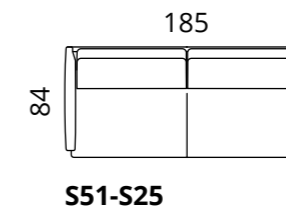

Bait is particularly well suited to smaller living rooms in which every centimetre counts. Thanks to its narrow armrests and slender back, its dimensions are reduced to the bare minimum. Its name comes from the compact nature of the sofa – with a byte being one of the smallest units of information used in computers.