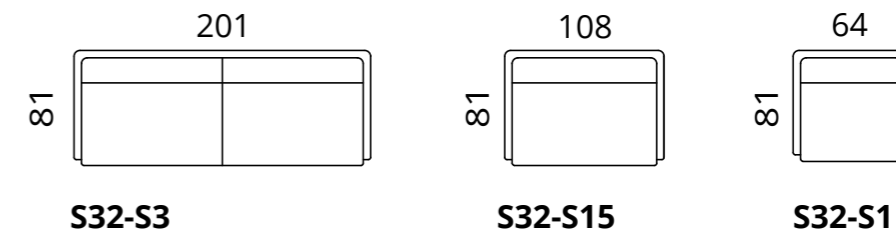

Linja

- > Looks good even in the middle of a room
- > Compact
- > Solutions for more comfortable lives: high legs

The Linja, designed by respected Finnish designer Samuli Naamanka, is characteristic of Nordic urbanism. Its smooth, streamlined curves are a rare sight in the world of soft furniture, because producing such designs requires high quality and training. The backrest transitions to armrests in one smooth line, hence the name. The elegant Linja is perfect for Nordic homes where nothing is excessive and every detail has been selected with care and affection. Our wide selection of cover materials means you can customise your Linja sofa: you can turn it into a modest backdrop to an expressive room or opt for bold colours to make it a real eye-catcher. Rest assured that Linja sacrifices nothing in terms of comfort – you're welcome to come and try it out for yourself.

Product information

Frame

solid wood and plywood frame, zigzag springs

Seat cushions

HR-foam

Back cushions

feather filling

Legs

oak
metal: black

Additional information

cover material on back cushions is removable