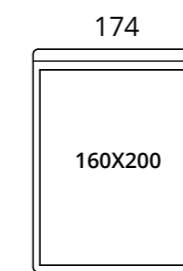

M-160

Product information

Frame and headboard

solid wood and plywood frame, zigzag springs, foam padding

Legs

ash, tones: oak, wenge, bleached

Additional information

cover material fully removable; 100% cotton lining; bed base made of sturdy slats

All dimensions provided in centimetres.