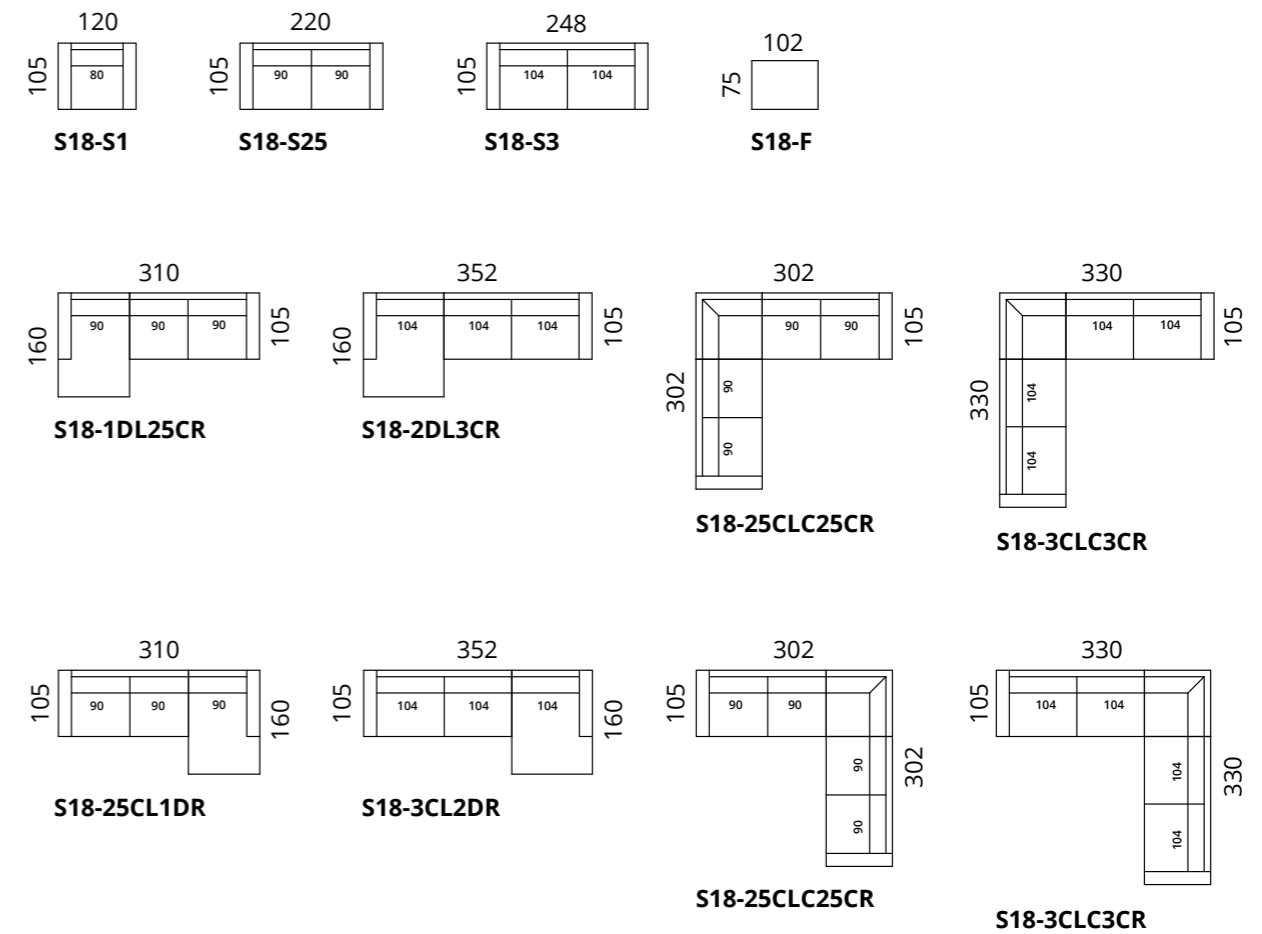

Laguuna

- > Increased seat depth
- > Cover material fully removable
- > Reversible cushions
- > Sales classic since 2005

The Laguuna's modest-looking form gives it an air of timelessness – on the one hand it seems plain and melts into the background, but on the other hand it stylishly interacts with any space. The cover material of the sofa is fully removable, meaning you can spruce up the room whenever you need to – whether it's change for change's sake or because you've used the sofa so much you simply have no other choice! If you like your sofas with more depth, then the Laguuna has just what you need.

Product information

Frame

solid wood and plywood frame, zigzag springs

Seat cushions

filling options: down and layered HR-foam, reversible

Back cushions

filling options: down, fibre, HR-foam

Legs

ash, tones: oak, wenge
metal: matte, chrome

Additional information

cover material fully removable from cushions and frame; 100% cotton lining; option of adding headboard; possible to change width of sofa (in addition to standard measurements); you can choose the position of the corner