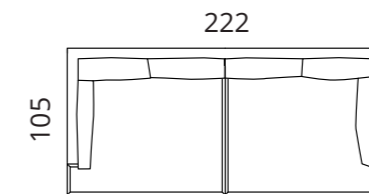

Mac

- > Very deep and soft
- > Cover material fully removable

Those who love their homes are loved by their homes in return, with all their heart! If you choose the Mac sofa as the centrepiece of your home, you'll feel that love every time you glance at it. **Mac is big, warm and soft.** By 'soft' we mean very soft, since he comes with a down filling for a truly gentle embrace, and by 'big' we mean very big – there's room for everyone, whether you're sitting together, lounging around or playing games. That said, we completely understand if you want Mac all to yourself: his big, soft, warm embrace means quality time alone and with your home. Mac of course comes with removable covers, since a sofa this comfortable will get plenty of use.

S40-S25

Product information

Frame

high-quality wood and plywood, HR foam, zigzag springs

Seat cushions

feather filling

Back cushions

feather filling

Additional information

cover fully removable from both the cushions and the frame