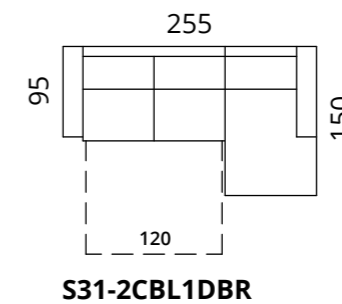

Simon has all of the qualities we like in a sofa bed: a mattress that enables you to get sufficient rest, functionality and comfort when sitting. It is important to be able to open and fold sofa beds with one simple movement, and to be able to do so every day if you have to. Storing the pillows should not take up extra room, and the sofa bed should have a storage box. Simon's functions resemble those of the model Emma, whereas its design is less like the feminine Emma and more akin to masculine minimalism.