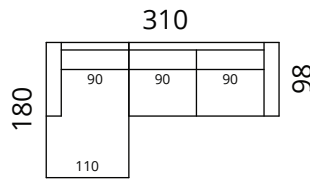

**S43-3SDL1C90R \***

**S43-2SDL25CR \***

**S43-3SDL3CR \***

**S43-4SDL35CR \***

\* Additional legs in the middle

Height: 82 cm · Depth: 98 cm · Seat height: 44 cm · Seat depth: 60 cm · Armrest width: 20 cm · Armrest height: 62 cm · Leg height: 12/15 cm

> All measurements in centimetres

**SOFTREND**

## Dimensions

**S43-3DL1C90R**

**S43-2DL25CR**

**S43-3DL3CR**

**S43-3DL35CR**

**S43-1C90L3DR**

**S43-25CL2DR**

**S43-3CL3DR**