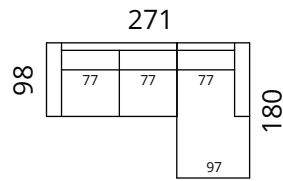

**S43-3SDL1C90R \***

**S43-2SDL25CR \***

**S43-3SDL3CR \***

**S43-4SDL35CR \***

\* Additional legs in the middle

Height: 82 cm · Depth: 98 cm · Seat height: 44 cm · Seat depth: 60 cm · Armrest width: 20 cm · Armrest height: 62 cm · Leg height: 12/15 cm

> All measurements in centimetres

**SOFTREND**

## Dimensions

**S43-3DL1C90R**

**S43-2DL25CR**

**S43-3DL3CR**

**S43-3DL35CR**

**S43-1C90L3DR**

**S43-25CL2DR**

**S43-3CL3DR**