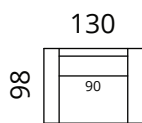

Naomi

Dimensions

S43-S15

* Additional legs in the middle

Height: 82 cm · Depth: 98 cm · Seat height: 44 cm · Seat depth: 60 cm · Armrest width: 20 cm · Armrest height: 62 cm · Leg height: 12/15 cm

> All measurements in centimetres

SOFTREND