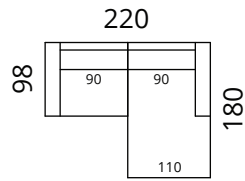

**S43-3SDL1C90R \***

**S43-2SDL25CR \***

**S43-3SDL3CR \***

**S43-4SDL35CR \***

\* Additional legs in the middle

Height: 82 cm · Depth: 98 cm · Seat height: 44 cm · Seat depth: 60 cm · Armrest width: 20 cm · Armrest height: 62 cm · Leg height: 12/15 cm

> All measurements in centimetres

**SOFTREND**

## Dimensions

**S43-3DL1C90R**

**S43-2DL25CR**

**S43-3DL3CR**

**S43-3DL35CR**

**S43-1C90L3DR**

**S43-25CL2DR**

**S43-3CL3DR**