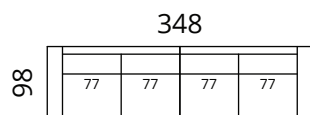

S43-25CL25CR *