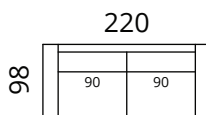

## Dimensions

**S43-S1**

**S43-S15**

**S02-F2**

**S02-F3**

**S02-F4**

**S43-S2**

**S43-S25**

**S43-3SDL1C90R \***

**S43-2SDL25CR \***

**S43-3SDL3CR \***

**S43-4SDL35CR \***

\* Additional legs in the middle

Height: 82 cm · Depth: 98 cm · Seat height: 44 cm · Seat depth: 60 cm · Armrest width: 20 cm · Armrest height: 62 cm · Leg height: 12/15 cm