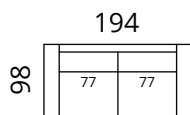

## Dimensions

**S43-S1**

**S43-S15**

**S02-F2**

**S02-F3**

**S02-F4**

**S43-S2**

**S43-S25**

**S43-3SDL1C90R \***

**S43-2SDL25CR \***

**S43-3SDL3CR \***

**S43-4SDL35CR \***

\* Additional legs in the middle

Height: 82 cm · Depth: 98 cm · Seat height: 44 cm · Seat depth: 60 cm · Armrest width: 20 cm · Armrest height: 62 cm · Leg height: 12/15 cm