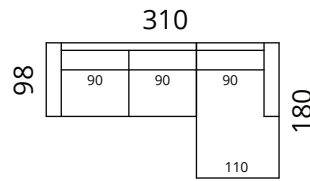

**S43-3SDL1C90R \***

**S43-2SDL25CR \***

**S43-3SDL3CR \***

**S43-4SDL35CR \***

\* Additional legs in the middle

Height: 82 cm · Depth: 98 cm · Seat height: 44 cm · Seat depth: 60 cm · Armrest width: 20 cm · Armrest height: 62 cm · Leg height: 12/15 cm

> All measurements in centimetres

**SOFTREND**

## Dimensions

**S43-3DL1C90R**

**S43-2DL25CR**

**S43-3DL3CR**

**S43-3DL35CR**

**S43-1C90L3DR**

**S43-25CL2DR**

**S43-3CL3DR**