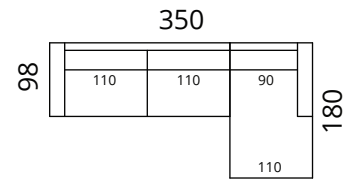

**S43-3SDL1C90R \***

**S43-2SDL25CR \***

**S43-3SDL3CR \***

**S43-4SDL35CR \***

\* Additional legs in the middle

Height: 82 cm · Depth: 98 cm · Seat height: 44 cm · Seat depth: 60 cm · Armrest width: 20 cm · Armrest height: 62 cm · Leg height: 12/15 cm

> All measurements in centimetres

**SOFTREND**

## Dimensions

**S43-3DL1C90R**

**S43-2DL25CR**

**S43-3DL3CR**

**S43-3DL35CR**

**S43-1C90L3DR**

**S43-25CL2DR**

**S43-3CL3DR**