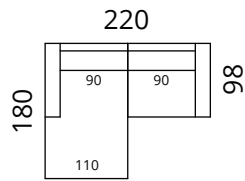

**S43-3SDL1C90R \***

**S43-2SDL25CR \***

**S43-3SDL3CR \***

**S43-4SDL35CR \***

\* Additional legs in the middle

Height: 82 cm · Depth: 98 cm · Seat height: 44 cm · Seat depth: 60 cm · Armrest width: 20 cm · Armrest height: 62 cm · Leg height: 12/15 cm

> All measurements in centimetres

**SOFTREND**

## Dimensions

**S43-3DL1C90R**

**S43-2DL25CR**

**S43-3DL3CR**

**S43-3DL35CR**

**S43-1C90L3DR**

**S43-25CL2DR**

**S43-3CL3DR**