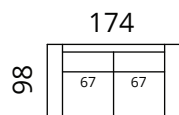

## Dimensions

**S43-S1**

**S43-S15**

**S02-F2**

**S02-F3**

**S02-F4**

**S43-S2**

**S43-S25**

**S43-3SDL1C90R \***

**S43-2SDL25CR \***

**S43-3SDL3CR \***

**S43-4SDL35CR \***

\* Additional legs in the middle

Height: 82 cm · Depth: 98 cm · Seat height: 44 cm · Seat depth: 60 cm · Armrest width: 20 cm · Armrest height: 62 cm · Leg height: 12/15 cm