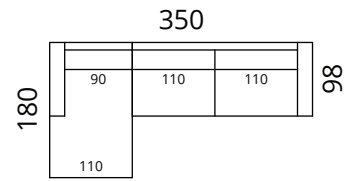

**S43-3SDL1C90R \***

**S43-2SDL25CR \***

**S43-3SDL3CR \***

**S43-4SDL35CR \***

\* Additional legs in the middle

Height: 82 cm · Depth: 98 cm · Seat height: 44 cm · Seat depth: 60 cm · Armrest width: 20 cm · Armrest height: 62 cm · Leg height: 12/15 cm

> All measurements in centimetres

**SOFTREND**

## Dimensions

**S43-3DL1C90R**

**S43-2DL25CR**

**S43-3DL3CR**

**S43-3DL35CR**

**S43-1C90L3DR**

**S43-25CL2DR**

**S43-3CL3DR**