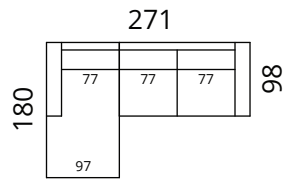

**S43-3SDL1C90R \***

**S43-2SDL25CR \***

**S43-3SDL3CR \***

**S43-4SDL35CR \***

\* Additional legs in the middle

Height: 82 cm · Depth: 98 cm · Seat height: 44 cm · Seat depth: 60 cm · Armrest width: 20 cm · Armrest height: 62 cm · Leg height: 12/15 cm

> All measurements in centimetres

**SOFTREND**

## Dimensions

**S43-3DL1C90R**

**S43-2DL25CR**

**S43-3DL3CR**

**S43-3DL35CR**

**S43-1C90L3DR**

**S43-25CL2DR**

**S43-3CL3DR**