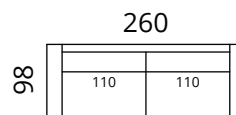

Naomi

Dimensions

S43-S35

* Additional legs in the middle

Height: 82 cm · Depth: 98 cm · Seat height: 44 cm · Seat depth: 60 cm · Armrest width: 20 cm · Armrest height: 62 cm · Leg height: 12/15 cm

> All measurements in centimetres

SOFTREND