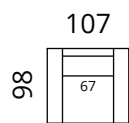

Naomi

Dimensions

S43-S1