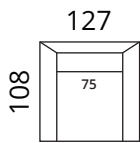

Legs

oak, tones: whitewashed, natural, wenge

Additional information

cover removable from the back cushions;
100% cotton lining

Meta

Dimensions

S01-S15

S01-S2

S01-S3

S01-F1

S01-2DL2CR

S01-3DL3CR

S01-C1C110L3CR

S01-2CL2DR

S01-3CL3DR

S01-3CLC1C110R

Accessories

S01-PT65

S01-PT90

Height: 85 cm · Depth: 108 cm · Seat height: 45 cm · Seat depth: 62 cm · Armrest width: 26 cm · Armrest height: 66 cm · Leg height: 15 cm

* All measurements in centimetres

SOFTREND