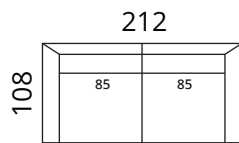

Legs

oak, tones: whitewashed, natural, wenge

Additional information

cover removable from the back cushions;
100% cotton lining

Meta

Dimensions

S01-S15

S01-S2

S01-S3

S01-F1

S01-2DL2CR

S01-3DL3CR

S01-C1C110L3CR

S01-2CL2DR

S01-3CL3DR

S01-3CLC1C110R

Accessories

S01-PT65

S01-PT90

Height: 85 cm · Depth: 108 cm · Seat height: 45 cm · Seat depth: 62 cm · Armrest width: 26 cm · Armrest height: 66 cm · Leg height: 15 cm

* All measurements in centimetres

SOFTREND