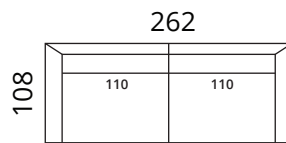

Legs

oak, tones: whitewashed, natural, wenge

Additional information

cover removable from the back cushions;
100% cotton lining

Meta

Dimensions

S01-S15

S01-S2

S01-S3

S01-F1

S01-2DL2CR

S01-3DL3CR

S01-C1C110L3CR

S01-2CL2DR

S01-3CL3DR

S01-3CLC1C110R

Accessories

S01-PT65

S01-PT90

Height: 85 cm · Depth: 108 cm · Seat height: 45 cm · Seat depth: 62 cm · Armrest width: 26 cm · Armrest height: 66 cm · Leg height: 15 cm

* All measurements in centimetres

SOFTREND