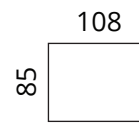

Legs

oak, tones: whitewashed, natural, wenge

Additional information

cover removable from the back cushions;
100% cotton lining

Meta

Dimensions

S01-S15

S01-S2

S01-S3

S01-F1

S01-2DL2CR

S01-3DL3CR

S01-C1C110L3CR

S01-2CL2DR

S01-3CL3DR

S01-3CLC1C110R

Accessories

S01-PT65

S01-PT90

Height: 85 cm · Depth: 108 cm · Seat height: 45 cm · Seat depth: 62 cm · Armrest width: 26 cm · Armrest height: 66 cm · Leg height: 15 cm

* All measurements in centimetres

SOFTREND