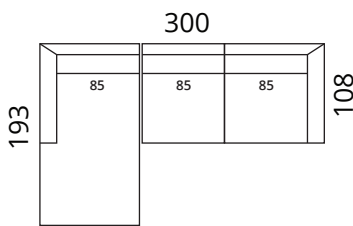

Legs

oak, tones: whitewashed, natural, wenge

Additional information

cover removable from the back cushions;
100% cotton lining

Meta

Dimensions

S01-S15

S01-S2

S01-S3

S01-F1

S01-2DL2CR

S01-3DL3CR

S01-C1C110L3CR

S01-2CL2DR

S01-3CL3DR

S01-3CLC1C110R

Accessories

S01-PT65

S01-PT90

Height: 85 cm · Depth: 108 cm · Seat height: 45 cm · Seat depth: 62 cm · Armrest width: 26 cm · Armrest height: 66 cm · Leg height: 15 cm

* All measurements in centimetres

SOFTREND