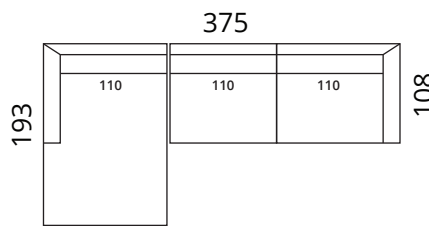

Legs

oak, tones: whitewashed, natural, wenge

Additional information

cover removable from the back cushions;
100% cotton lining

Meta

Dimensions

S01-S15

S01-S2

S01-S3

S01-F1

S01-2DL2CR

S01-3DL3CR

S01-C1C110L3CR

S01-2CL2DR

S01-3CL3DR

S01-3CLC1C110R

Accessories

S01-PT65

S01-PT90

Height: 85 cm · Depth: 108 cm · Seat height: 45 cm · Seat depth: 62 cm · Armrest width: 26 cm · Armrest height: 66 cm · Leg height: 15 cm

* All measurements in centimetres

SOFTREND