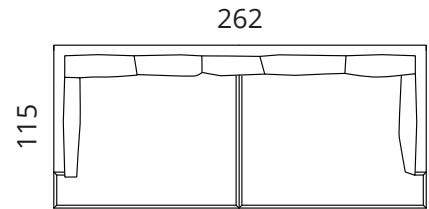

cover fully removable from both the cushions and the frame

Mac

S40-S15

S40-S25

S40-S35

S40-F

Height: 92 cm · Depth: 105; 115 cm · Seat height: 40 cm · Seat depth: 74; 84 cm · Armrest width: 9 cm · Armrest height: 67 cm · Leg height: 2,5 cm

* All measurements in centimetres

SOFTREND