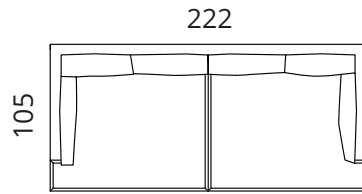

cover fully removable from both the cushions and the frame

Mac

S40-S15

S40-S25

S40-S35

S40-F

Height: 92 cm · Depth: 105; 115 cm · Seat height: 40 cm · Seat depth: 74; 84 cm · Armrest width: 9 cm · Armrest height: 67 cm · Leg height: 2,5 cm

* All measurements in centimetres

SOFTREND