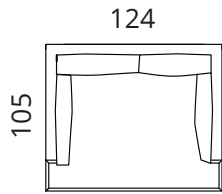

cover fully removable from both the cushions and the frame

Mac

S40-S15

S40-S25

S40-S35

S40-F

Height: 92 cm · Depth: 105; 115 cm · Seat height: 40 cm · Seat depth: 74; 84 cm · Armrest width: 9 cm · Armrest height: 67 cm · Leg height: 2,5 cm

* All measurements in centimetres

SOFTREND