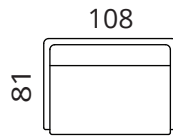

oak
metal: black

Additional information

cover removable from the back cushions

Linja

S32-S3

S32-S15

S32-S1

Height: 75 cm · Depth: 81 cm · Seat height: 44 cm · Seat depth: 52 cm · Armrest width: 6 cm · Armrest height: 64 cm · Leg height: 18 cm

* All measurements in centimetres

SOFTREND