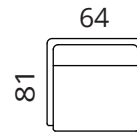

oak
metal: black

Additional information

cover removable from the back cushions

Linja

S32-S3

S32-S15

S32-S1

Height: 75 cm · Depth: 81 cm · Seat height: 44 cm · Seat depth: 52 cm · Armrest width: 6 cm · Armrest height: 64 cm · Leg height: 18 cm

* All measurements in centimetres

SOFTREND