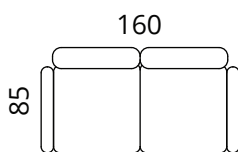

Legs

metal: chrome

Additional information

covers are not removable

SOFTREND

softrend.ee

Groovy

S55-S1

S55-F1

S55-S2

S55-S25

S55-S3

S55-DL25CR

S55-25CLDR

Height: 75 cm · Depth: 80/85 cm · Seat height: 46 cm · Seat depth: 57 cm · Armrest width: 10 cm · Armrest height: 54 cm · Leg height: 15 cm

* All measurements in centimetres