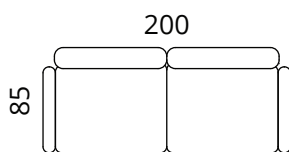

Legs

metal: chrome

Additional information

covers are not removable

SOFTREND

softrend.ee

Groovy

S55-S1

S55-F1

S55-S2

S55-S25

S55-S3

S55-DL25CR

S55-25CLDR

Height: 75 cm · Depth: 80/85 cm · Seat height: 46 cm · Seat depth: 57 cm · Armrest width: 10 cm · Armrest height: 54 cm · Leg height: 15 cm

* All measurements in centimetres