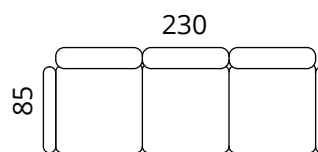

Legs

metal: chrome

Additional information

covers are not removable

SOFTREND

softrend.ee

Groovy

S55-S1

S55-F1

S55-S2

S55-S25

S55-S3

S55-DL25CR

S55-25CLDR

Height: 75 cm · Depth: 80/85 cm · Seat height: 46 cm · Seat depth: 57 cm · Armrest width: 10 cm · Armrest height: 54 cm · Leg height: 15 cm

* All measurements in centimetres