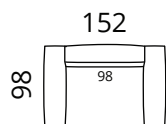

Additional information

covers are not removable

SOFTREND

softrend.ee

Dimensions

Individual modules

S53-S15

S53-S2

S53-P2

Height: 74 cm · Depth: 98 cm · Seat height: 40 cm · Seat depth: 72 cm · Armrest width: 27 cm · Armrest height: 62 cm · Leg height: 3 cm

* All measurements in centimetres

Don

Inspiration