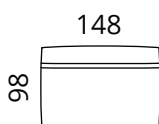

Additional information

covers are not removable

SOFTREND

softrend.ee

Dimensions

Individual modules

S53-S15

S53-S2

S53-1SDRCTL

S53-1SDLKTR

Modules to combine

S53-15

S53-2

S53-F1

S53-15CL

S53-2CL

S53-CL

S53-1SDL

S53-15CR

S53-2CR

S53-CR

S53-1SDR

Additional pillows

S53-P1

S53-P2

Height: 74 cm · Depth: 98 cm · Seat height: 40 cm · Seat depth: 72 cm · Armrest width: 27 cm · Armrest height: 62 cm · Leg height: 3 cm

* All measurements in centimetres

Don

Inspiration