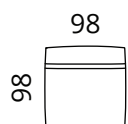

Modules to combine

S53-15