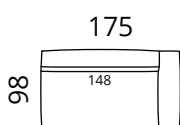

Additional information

covers are not removable

SOFTREND

softrend.ee

Dimensions

Individual modules

S53-S15

S53-S2

S53-CL

S53-1SDL

S53-15CR

S53-2CR

S53-CR

S53-1SDR

Additional pillows

S53-P1

S53-P2

Height: 74 cm · Depth: 98 cm · Seat height: 40 cm · Seat depth: 72 cm · Armrest width: 27 cm · Armrest height: 62 cm · Leg height: 3 cm

* All measurements in centimetres

Don

Inspiration