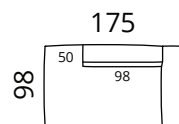

S53-1SDLKTR