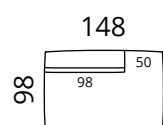

S53-CL

S53-1SDL

S53-15CR

S53-2CR

S53-CR

S53-1SDR

Additional pillows

S53-P1

S53-P2

Height: 74 cm · Depth: 98 cm · Seat height: 40 cm · Seat depth: 72 cm · Armrest width: 27 cm · Armrest height: 62 cm · Leg height: 3 cm

* All measurements in centimetres

Don

Inspiration