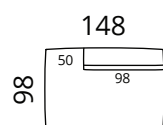

Dimensions

Individual modules

Modules to combine

S53-1SDL

Additional pillows

Height: 74 cm · Depth: 98 cm · Seat height: 40 cm · Seat depth: 72 cm · Armrest width: 27 cm · Armrest height: 62 cm · Leg height: 3 cm

* All measurements in centimetres