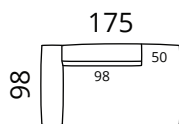

Additional information

covers are not removable

SOFTREND

softrend.ee

Dimensions

Individual modules

S53-S15

S53-S2

S53-P2

Height: 74 cm · Depth: 98 cm · Seat height: 40 cm · Seat depth: 72 cm · Armrest width: 27 cm · Armrest height: 62 cm · Leg height: 3 cm

* All measurements in centimetres

Don

Inspiration