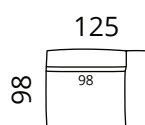

Additional information

covers are not removable

SOFTREND

softrend.ee

Dimensions

Individual modules

S53-S15

S53-S2

S53-CL

S53-1SDL

S53-15CR

S53-2CR

S53-CR

S53-1SDR

Additional pillows

S53-P1

S53-P2

Height: 74 cm · Depth: 98 cm · Seat height: 40 cm · Seat depth: 72 cm · Armrest width: 27 cm · Armrest height: 62 cm · Leg height: 3 cm

* All measurements in centimetres

Don

Inspiration