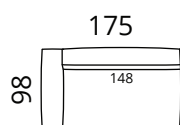

Dimensions

Individual modules

Modules to combine

S53-2CL

Additional pillows

Height: 74 cm · Depth: 98 cm · Seat height: 40 cm · Seat depth: 72 cm · Armrest width: 27 cm · Armrest height: 62 cm · Leg height: 3 cm

* All measurements in centimetres