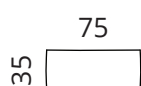

S53-CL

S53-1SDL

S53-15CR

S53-2CR

S53-CR

S53-1SDR

Additional pillows

S53-P1

S53-P2

Height: 74 cm · Depth: 98 cm · Seat height: 40 cm · Seat depth: 72 cm · Armrest width: 27 cm · Armrest height: 62 cm · Leg height: 3 cm

* All measurements in centimetres

Don

Inspiration