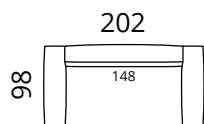

Additional information

covers are not removable

SOFTREND

softrend.ee

Dimensions

Individual modules

S53-S15

S53-S2

S53-P2

Height: 74 cm · Depth: 98 cm · Seat height: 40 cm · Seat depth: 72 cm · Armrest width: 27 cm · Armrest height: 62 cm · Leg height: 3 cm

* All measurements in centimetres

Don

Inspiration