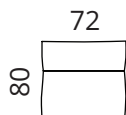

S53-CL

S53-1SDL

S53-15CR

S53-2CR

S53-CR

S53-1SDR

Additional pillows

S53-P1

S53-P2

Height: 74 cm · Depth: 98 cm · Seat height: 40 cm · Seat depth: 72 cm · Armrest width: 27 cm · Armrest height: 62 cm · Leg height: 3 cm

* All measurements in centimetres

Don

Inspiration