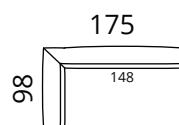

Dimensions

Individual modules

Modules to combine

S53-CL

Additional pillows

Height: 74 cm · Depth: 98 cm · Seat height: 40 cm · Seat depth: 72 cm · Armrest width: 27 cm · Armrest height: 62 cm · Leg height: 3 cm

* All measurements in centimetres