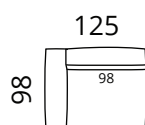

Additional information

covers are not removable

SOFTREND

softrend.ee

Dimensions

Individual modules

S53-S15

S53-S2

S53-1SDRCTL

S53-1SDLKTR

Modules to combine

S53-15

S53-2

S53-F1

S53-15CL

S53-2CL

S53-P2

Height: 74 cm · Depth: 98 cm · Seat height: 40 cm · Seat depth: 72 cm · Armrest width: 27 cm · Armrest height: 62 cm · Leg height: 3 cm

* All measurements in centimetres

Don

Inspiration