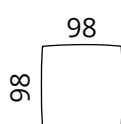

Dimensions

Individual modules

Modules to combine

S53-F1

Additional pillows

Height: 74 cm · Depth: 98 cm · Seat height: 40 cm · Seat depth: 72 cm · Armrest width: 27 cm · Armrest height: 62 cm · Leg height: 3 cm

* All measurements in centimetres