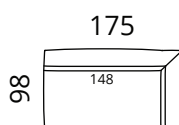

S53-CL

S53-1SDL

S53-15CR

S53-2CR

S53-CR

S53-1SDR

Additional pillows

S53-P1

S53-P2

Height: 74 cm · Depth: 98 cm · Seat height: 40 cm · Seat depth: 72 cm · Armrest width: 27 cm · Armrest height: 62 cm · Leg height: 3 cm

* All measurements in centimetres

Don

Inspiration