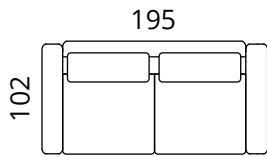

ash, tones: oak, whitewashed, wenge
metal: black

Additional information

cover removable from the seat and back cushions;
100% cotton lining

Adamson

Dimensions

S42-S2

S42-S25

S42-S3

S42-F1

Height: 82 cm · Depth: 102 cm · Seat height: 43 cm · Seat depth: 62 cm · Armrest width: 20 cm · Armrest height: 62 cm · Leg height: 17,5 cm

* All measurements in centimetres

SOFTREND