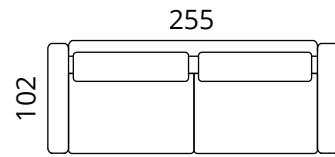

ash, tones: oak, whitewashed, wenge
metal: black

Additional information

cover removable from the seat and back cushions;
100% cotton lining

Adamson

Dimensions

S42-S2

S42-S25

S42-S3

S42-F1

Height: 82 cm · Depth: 102 cm · Seat height: 43 cm · Seat depth: 62 cm · Armrest width: 20 cm · Armrest height: 62 cm · Leg height: 17,5 cm

* All measurements in centimetres

SOFTREND