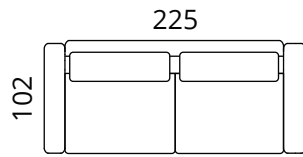

ash, tones: oak, whitewashed, wenge
metal: black

Additional information

cover removable from the seat and back cushions;
100% cotton lining

Adamson

Dimensions

S42-S2

S42-S25

S42-S3

S42-F1

Height: 82 cm · Depth: 102 cm · Seat height: 43 cm · Seat depth: 62 cm · Armrest width: 20 cm · Armrest height: 62 cm · Leg height: 17,5 cm

* All measurements in centimetres

SOFTREND