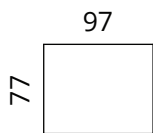

ash, tones: oak, whitewashed, wenge
metal: black

Additional information

cover removable from the seat and back cushions;
100% cotton lining

Adamson

Dimensions

S42-S2

S42-S25

S42-S3

S42-F1

Height: 82 cm · Depth: 102 cm · Seat height: 43 cm · Seat depth: 62 cm · Armrest width: 20 cm · Armrest height: 62 cm · Leg height: 17,5 cm

* All measurements in centimetres

SOFTREND